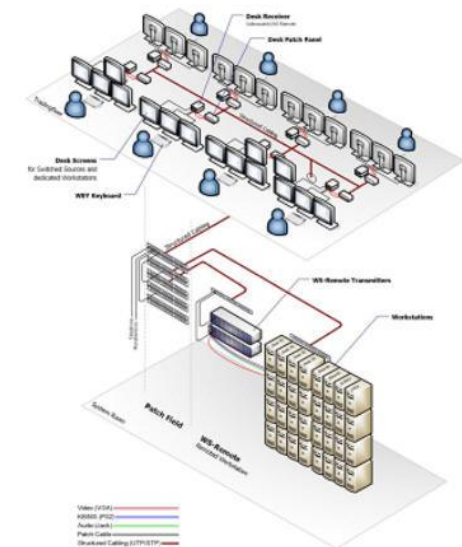

Our Solutions

Remote Solutions

- Remote workstations into protected & climate controlled area
- Significant business and IT cost savings
- Reduce energy consumption and implement Green IT
- Fast and efficient Installations, Moves, Adds and Changes
- Benefit from more effective use of office space
- Eliminate noise and heat radiation at the desk
- Independent from platform and hardware vendors
- Solutions for twisted pair and fibre optics
- IP Remote Solutions