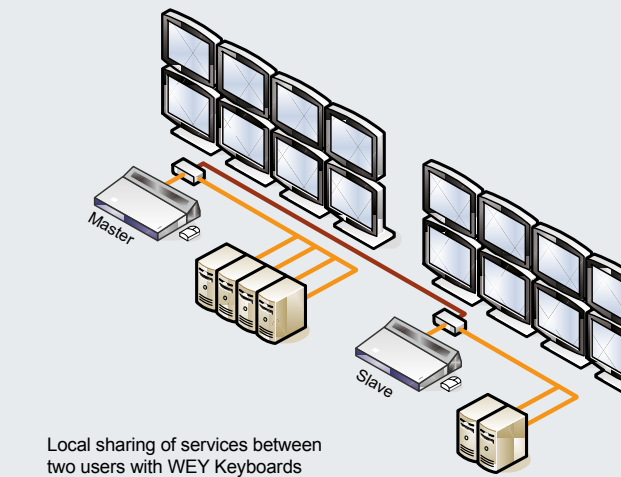

The MK06 replaces multiple keyboards and mice with a single compact device, “decluttering” the desktop and reducing the desk footprint. The MK06 can control up to six local or remote workstations directly, or hundreds using the WEY Allocation System.

A wide array of interfaces (PS2, USB and serial) and a broad range of platforms (PC, Reuters Dealing, SUN etc.) facilitate integration into almost all application environments.

Keyboards are programmed to meet user requirements by linking displays and configurable keys to individual PCs. With a wide range of accessories such as keypad modules, country specific key sets, coloured caps and external hard and software modules, the MK06 facilitates a vast array of options and shortcuts for each individual user.

## Control your workstations.

Local sharing of services between two users with WEY Keyboards

Full flexibility on trading floors and in control centres with the WEY Allocation System

Workstations in Trading Floors, Control Centres or Emergency Units can be easily shared among multiple users by linking keyboards together in pairs or in a group. This means that workstations can be pooled and accessed by users quickly and efficiently, thus saving time and money.

The WEY Allocation System allows users to work without compromise, business to manage the resources and support staff to easily maintain the system. More notable advantages of this flexible solution are the free seating concept, sharing of sources, real time access to data and extremely high reliability.