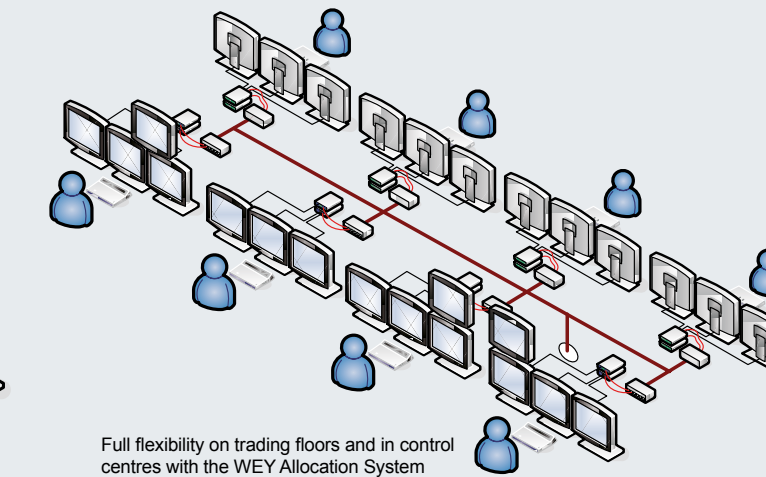

The MK06 replaces multiple keyboards and mice with a single compact device, “decluttering” the desktop and reducing the desk footprint. The MK06 can control up to six local or remote workstations directly, or hundreds using the WEY Allocation System.

A wide array of interfaces (PS2, USB and serial) and a broad range of platforms (PC, Reuters Dealing, SUN etc.) facilitate integration into almost all application environments.

Keyboards are programmed to meet user requirements by linking displays and configurable keys to individual PCs. With a wide range of accessories such as keypad modules, country specific key sets, coloured caps and external hard and software modules, the MK06 facilitates a vast array of options and shortcuts for each individual user.

## Control your workstations.

Local sharing of services between two users with WEY Keyboards

Full flexibility on trading floors and in control centres with the WEY Allocation System

Workstations in Trading Floors, Control Centres or Emergency Units can be easily shared among multiple users by linking keyboards together in pairs or in a group. This means that workstations can be pooled and accessed by users quickly and efficiently, thus saving time and money.

The WEY Allocation System allows users to work without compromise, business to manage the resources and support staff to easily maintain the system. More notable advantages of this flexible solution are the free seating concept, sharing of sources, real time access to data and extremely high reliability.