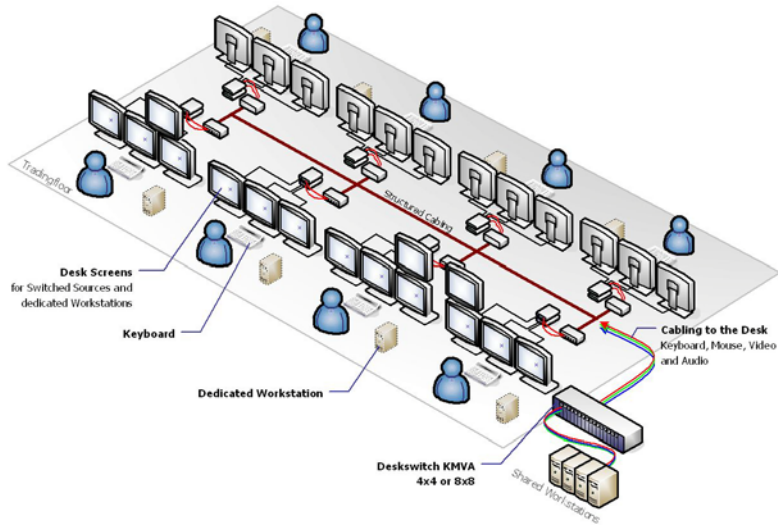

Display

The current status of the Deskswitch, PCs and various keyboard activities are indicated by LEDs and an on-screen display.

Accessories

The following accessories are available for the Deskswitch:

Configuration software

The Deskswitch can be controlled by standard PS2 keyboards. For more comfort and flexibility, multifunctional WEY Keyboards are available in different models.

WEY Keyboards serve as centralised user interfaces and simplify the operation of complex systems.

Overview

The Deskswitch can be used to share and distribute information sources and market data services among multiple users.

Connected workstations can be easily supported and maintained without disturbing traders or operators at their desks.

Deskswitch KMVA 4x4

The drawing shows how simply 2 PCs with single screens can be shared among 4 users with the Deskswitch 4x4.

Shared PCs can be accessed simultaneously or one at a time from any of the 4 desks. The PCs are selected by key-stroke combinations or hot keys (i.e. $\text{Ctrl}+\text{F1}$ for PC1).