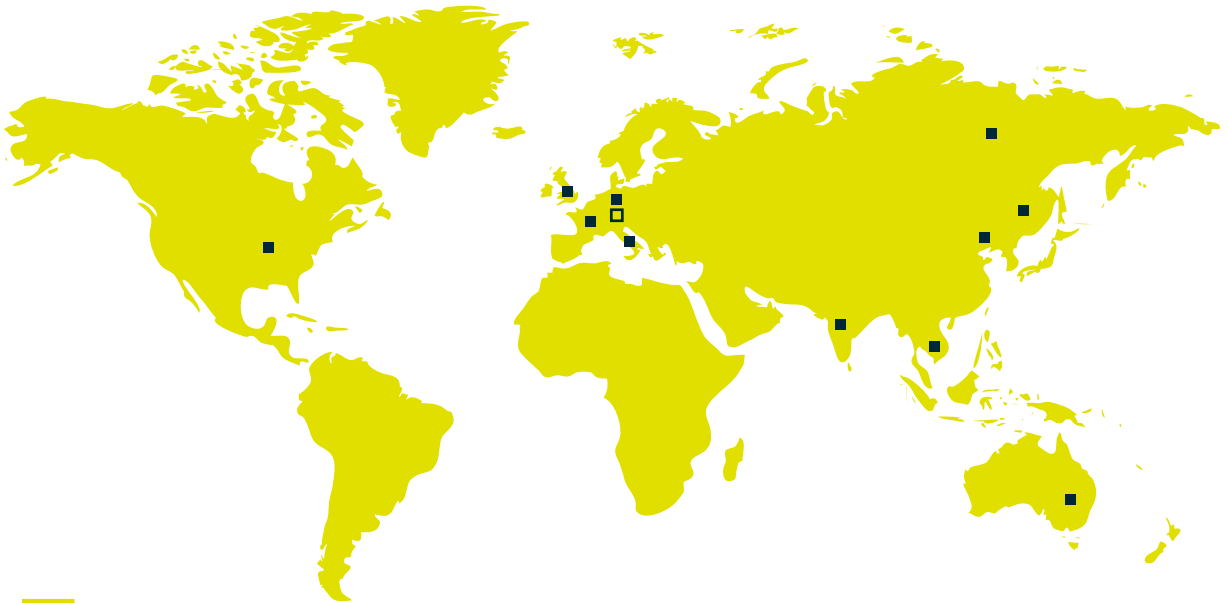

Create the perfect visual environment on your trading floor.

MINI PCs

Flexibility, Security, Speed and Energy Efficiency

SMART

TRADING FLOORS

GLOBAL PLAYER GLOBAL POWER

Do it smart.

www.weytec.com